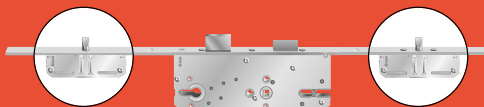

## Brandwerend 30' met cilinder 3-punt sluiting Coupe feu 30' serrure cylindre 3-points

3-puntcilinderslot KFV  
Safety related requirement of  
DIN 18251, table 4, class 4  
Serrure cylindre 3-points KFV